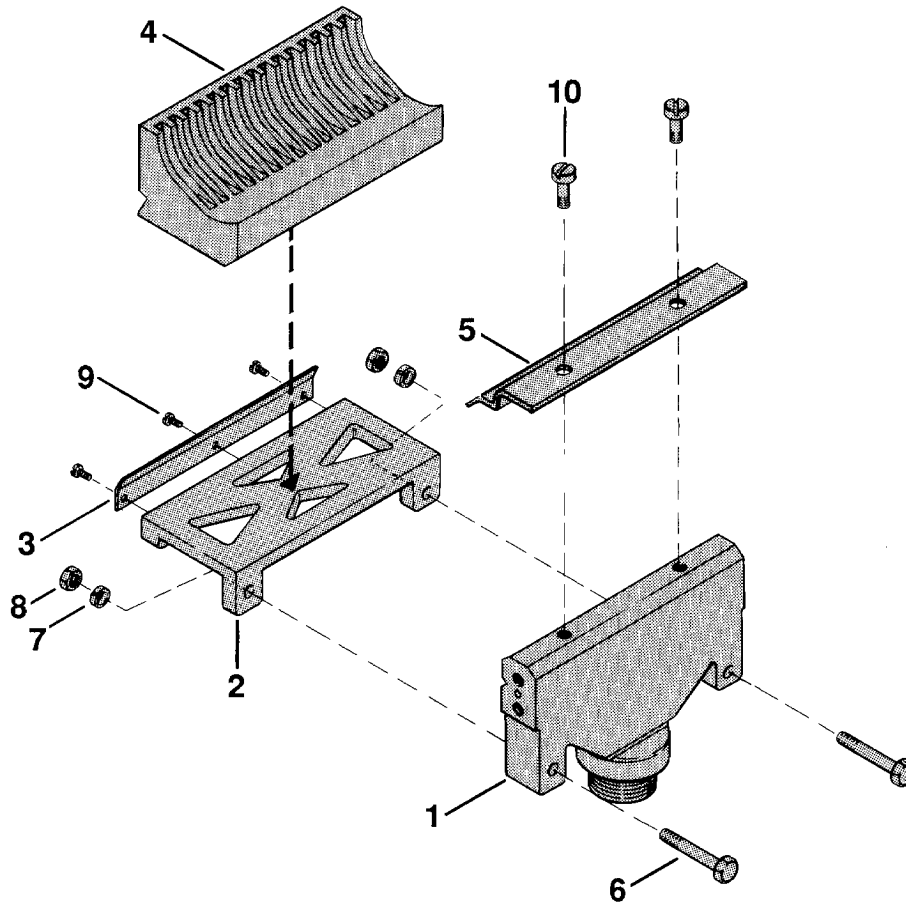

PARTS LIST ECLIPSE INFRA-RAD BURNER

CATALOG NUMBER 64 IR

ITEM NUMBER	DESCRIPTION	QUANTITY REQUIRED	PART NUMBER
1	Body, Burner	1	03732-1
2	Holder, Block	1	03733
3	Clip, Block	1	15371
4	Block, Burner	1	57225-9
5	Plate, Ignition	1	16345
6	Screw, Body	2	19070
7	Lockwasher, Body Screw	2	19261
8	Nut, Body Screw	2	18855
9	Screw w/Lockwasher,BlockClip	3	15392
10	Screw, Top Plate	2	15389